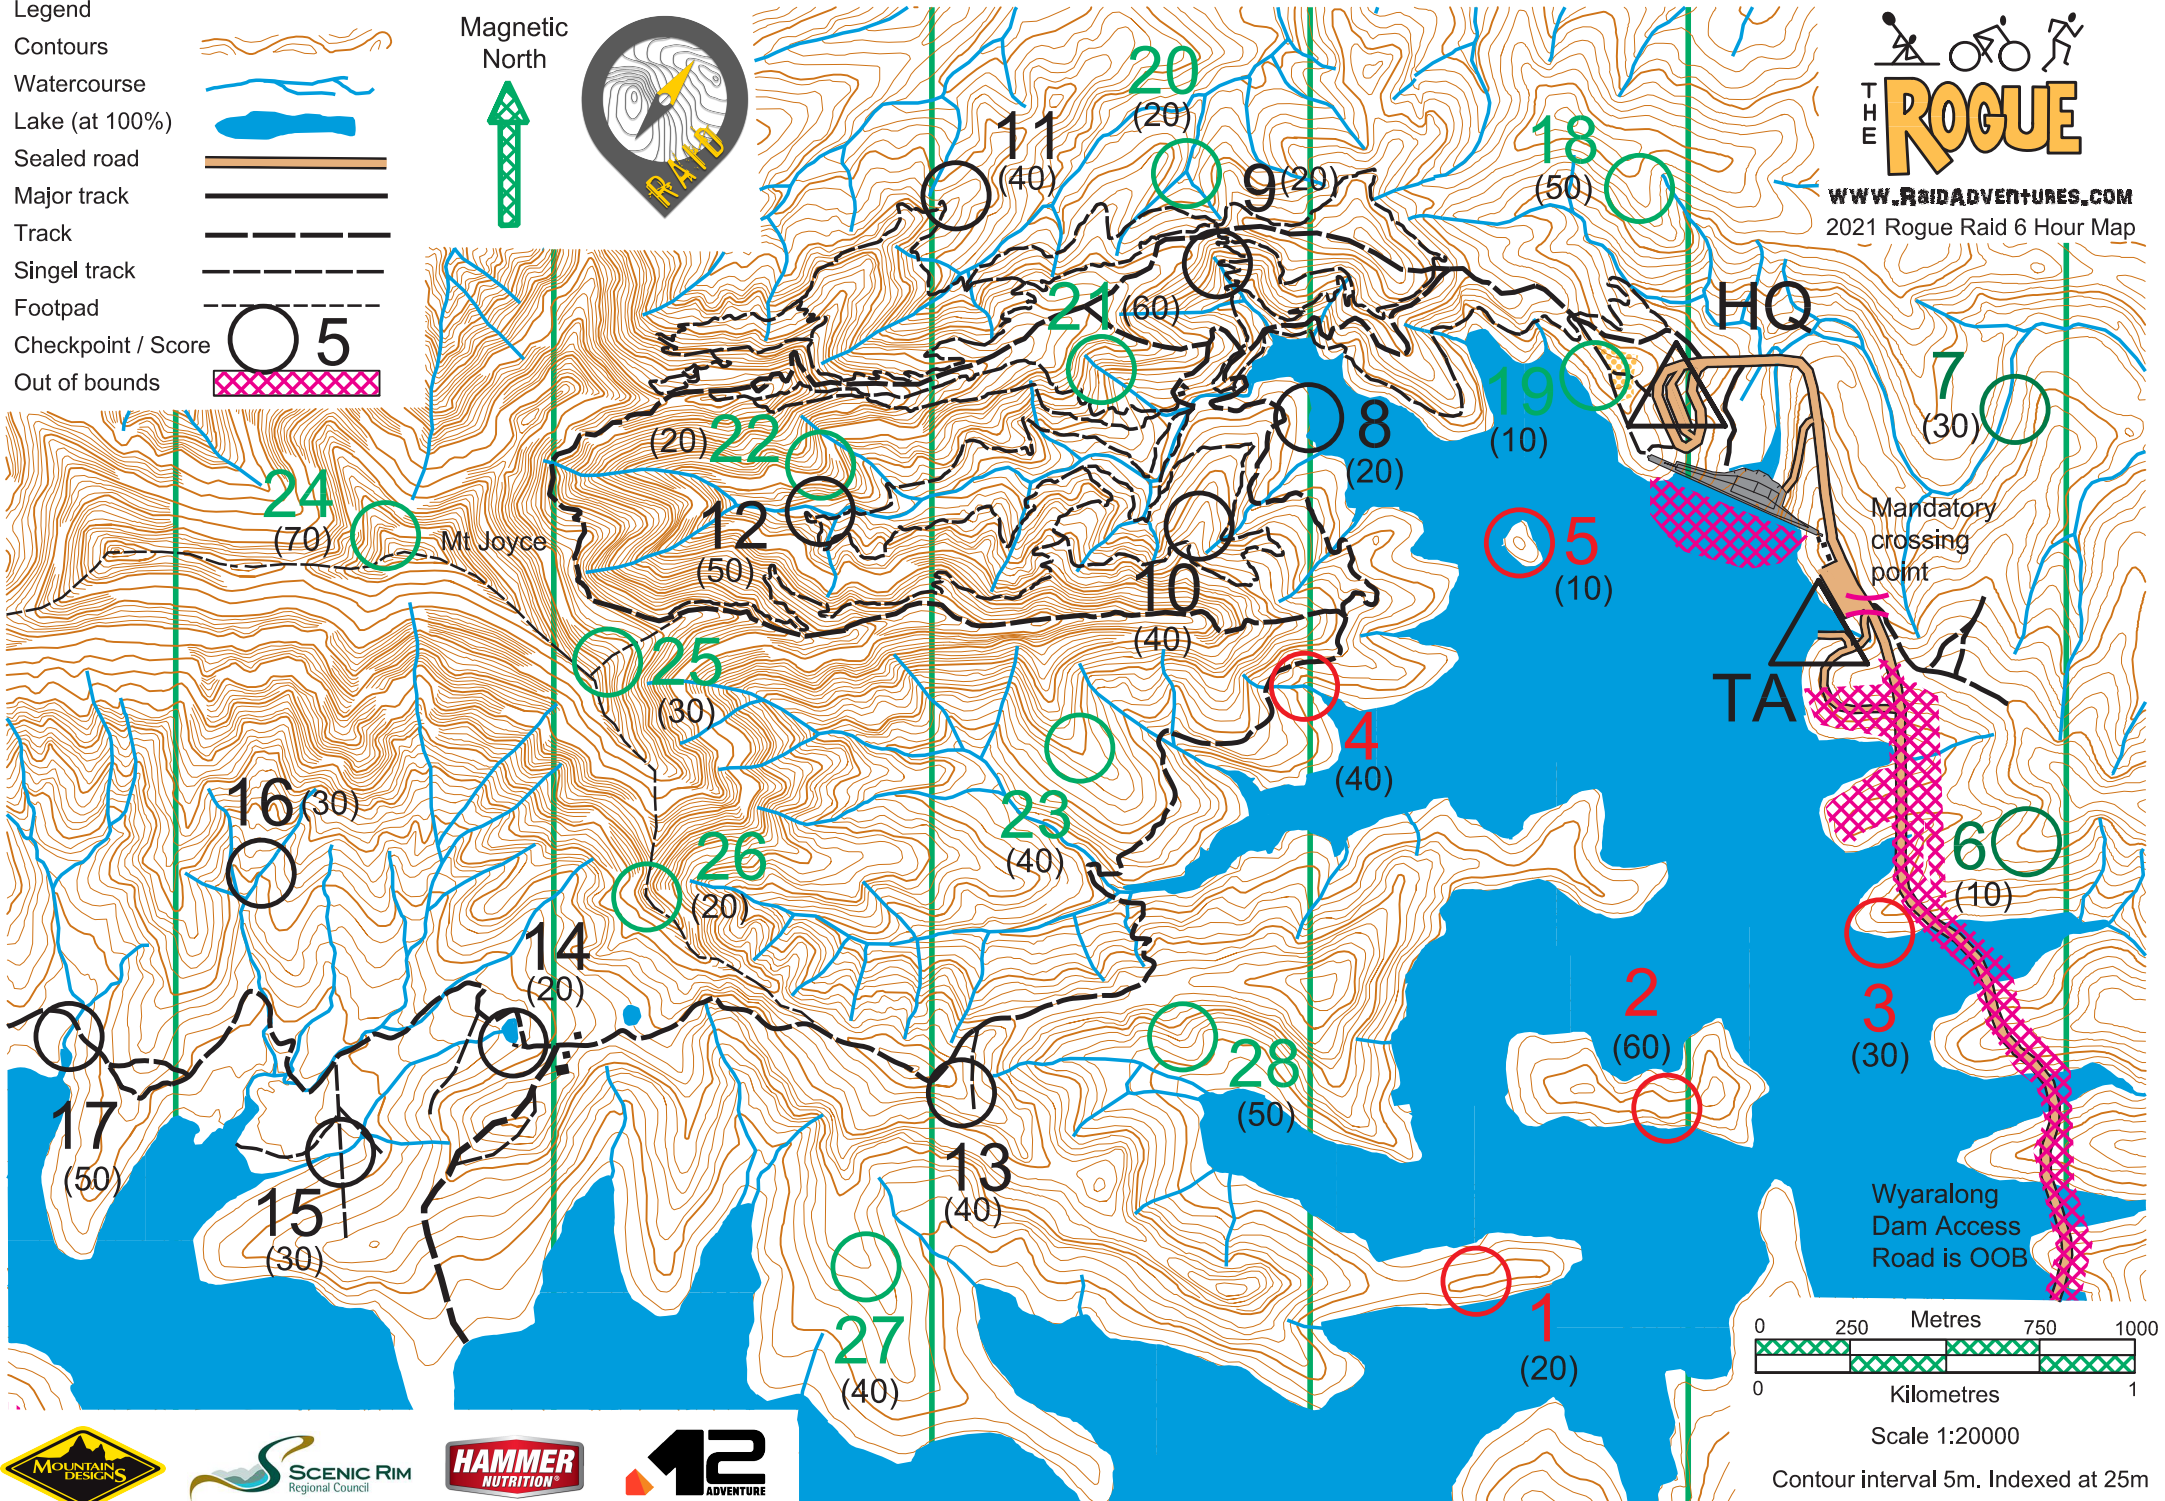

- Legend
- Contours
- Watercourse
- Lake (at 100%)
- Sealed road
- Major track
- Track
- Singel track
- Footpad
- Checkpoint / Score  5
- Out of bounds 

WWW.RAIDADVENTURES.COM
2021 Rogue Raid 6 Hour Map

Scale 1:20000

Contour interval 5m. Indexed at 25m