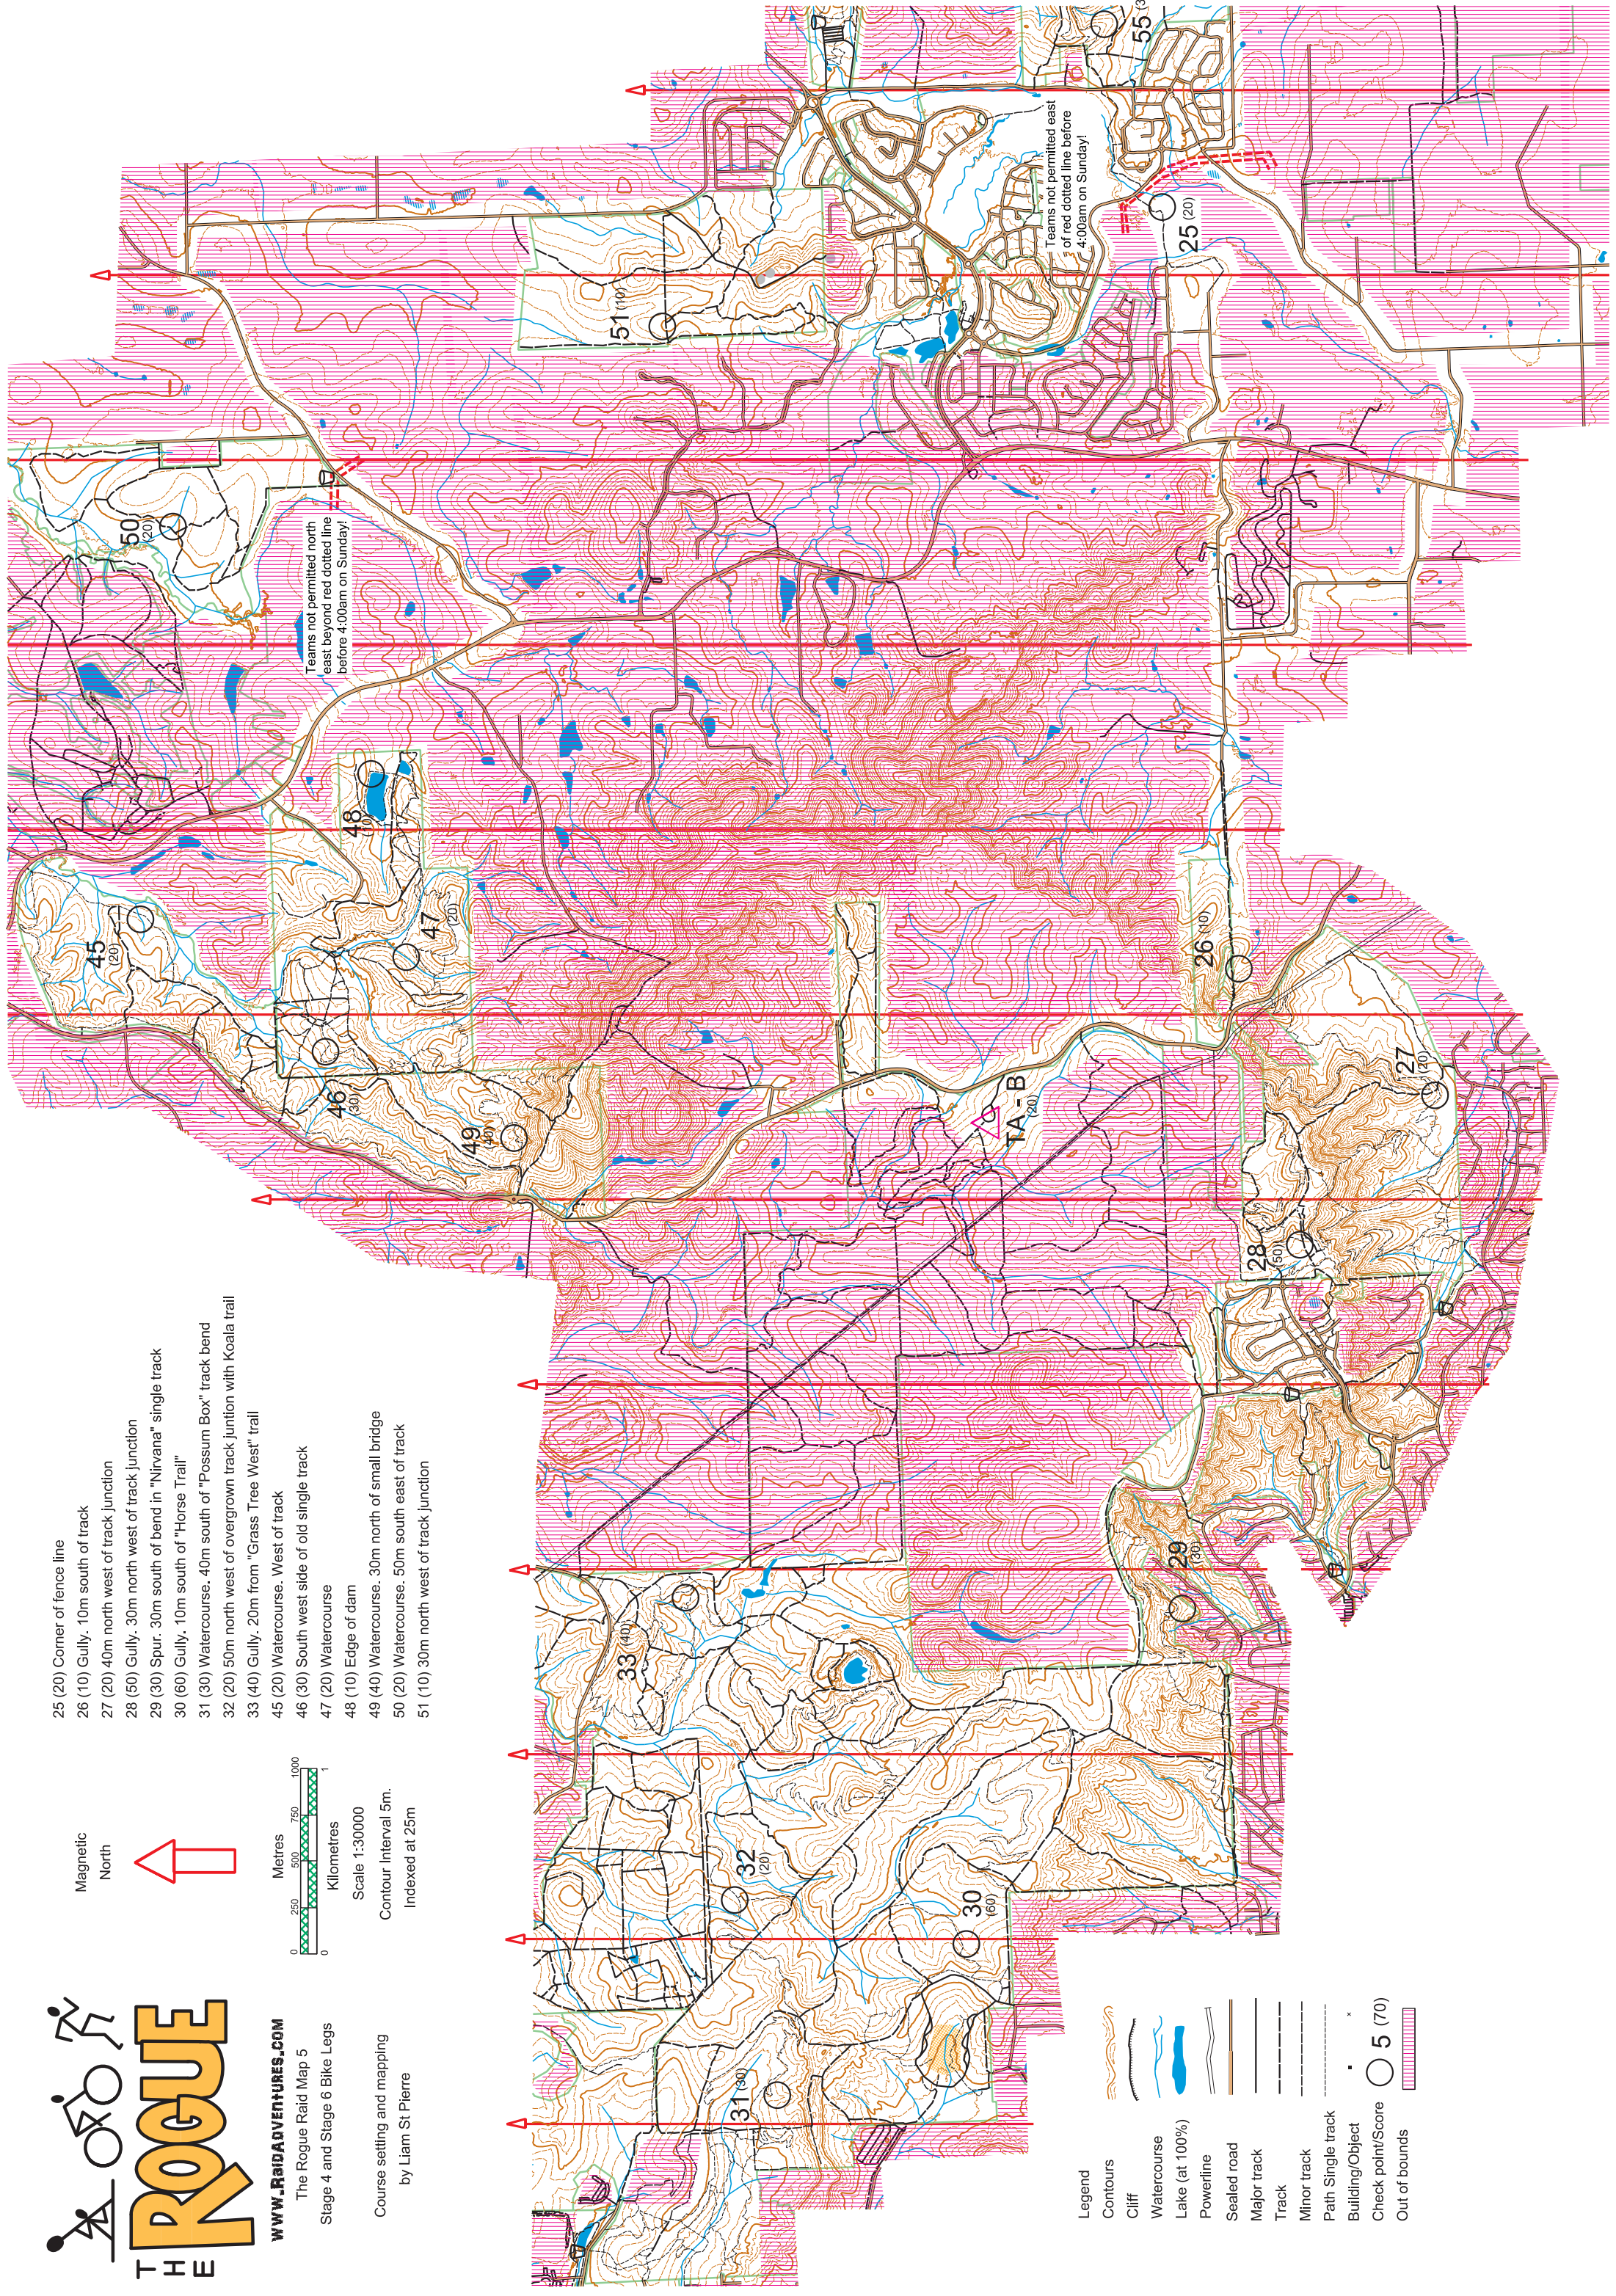

Magnetic North

Scale 1:30000
Contour Interval 5m.
Indexed at 25m

- 25 (20) Corner of fence line
- 26 (10) Gully. 10m south of track
- 27 (20) 40m north west of track junction
- 28 (50) Gully. 30m north west of track junction
- 29 (30) Spur. 30m south of bend in "Nirvana" single track
- 30 (60) Gully. 10m south of "Horse Trail"
- 31 (30) Watercourse. 40m south of "Possum Box" track bend
- 32 (20) 50m north west of overgrown track junction with Koala trail
- 33 (40) Gully. 20m from "Grass Tree West" trail
- 45 (20) Watercourse. West of track
- 46 (30) South west side of old single track
- 47 (20) Watercourse
- 48 (10) Edge of dam
- 49 (40) Watercourse. 30m north of small bridge
- 50 (20) Watercourse. 50m south east of track
- 51 (10) 30m north west of track junction

- Legend
- Contours
 - Cliff
 - Watercourse
 - Lake (at 100%)
 - Powerline
 - Sealed road
 - Major track
 - Track
 - Minor track
 - Path Single track
 - Building/Object
 - Check point/Score
 - Out of bounds

• *
○ 5 (70)

Teams not permitted north east beyond red dotted line before 4:00am on Sunday!

Teams not permitted east of red dotted line before 4:00am on Sunday!